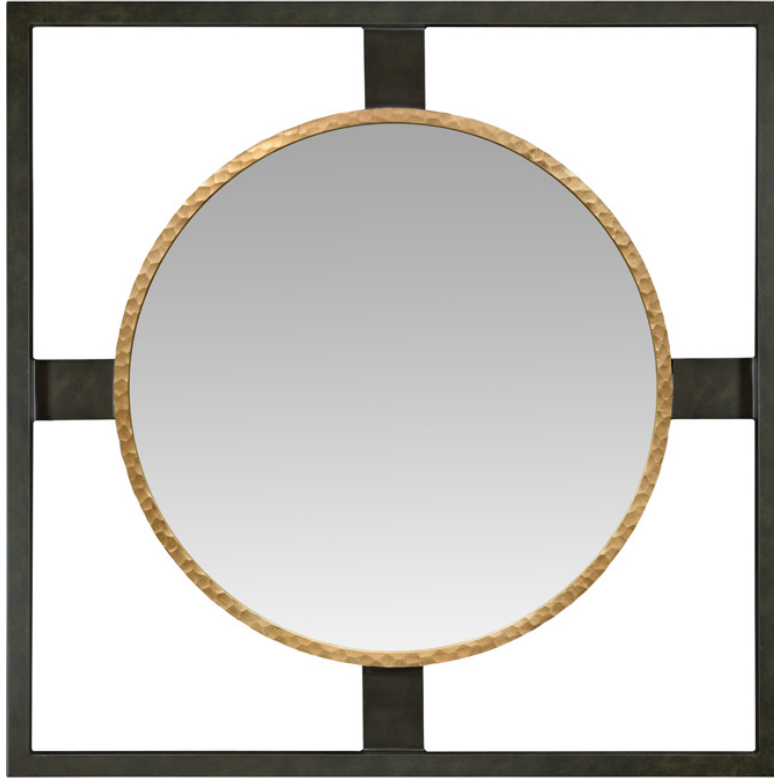

ROBERT JAMES

C O L L E C T I O N

Cove Mirror 3080

Description

Hand-forged iron frame with clear mirror. Includes hangers attached to back of frame.

Options

Fully customizable.

Finishes Shown

Outer Frame: Blackened Steel

Inside Frame: Bright Gold Leaf on Hammered Iron (up-charge)

Dimensions

50w x 50d x 1.5 thick