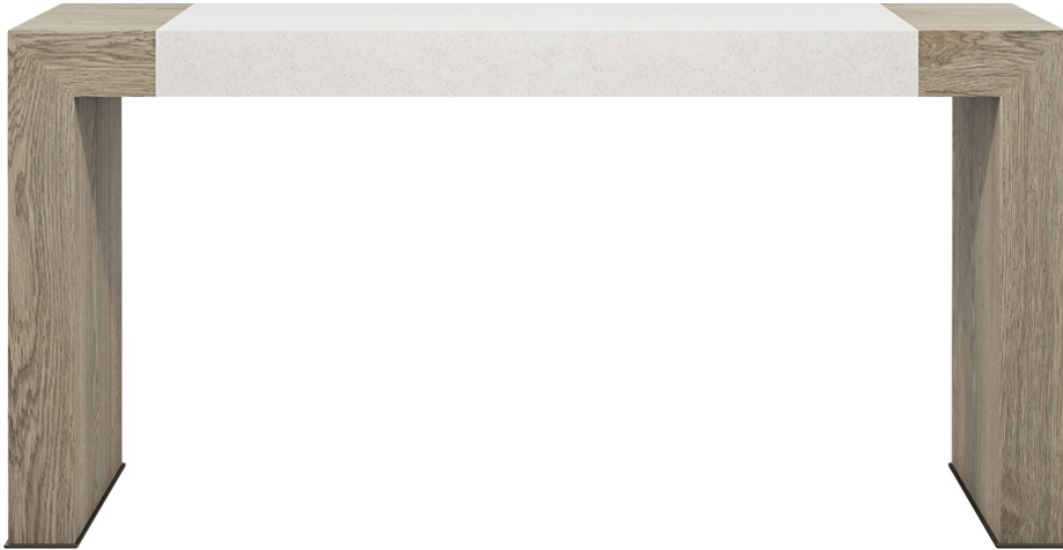

## Bruno Console 6028

### Description

Wood legs with an inset cast stone top with hand-forged iron detail.

### Finishes Shown

Legs: Basalt on White Oak  
Inset: Quarry on Cast Stone  
Iron Detail: Dark Bronze

### Dimensions

72 x 20 x 35h