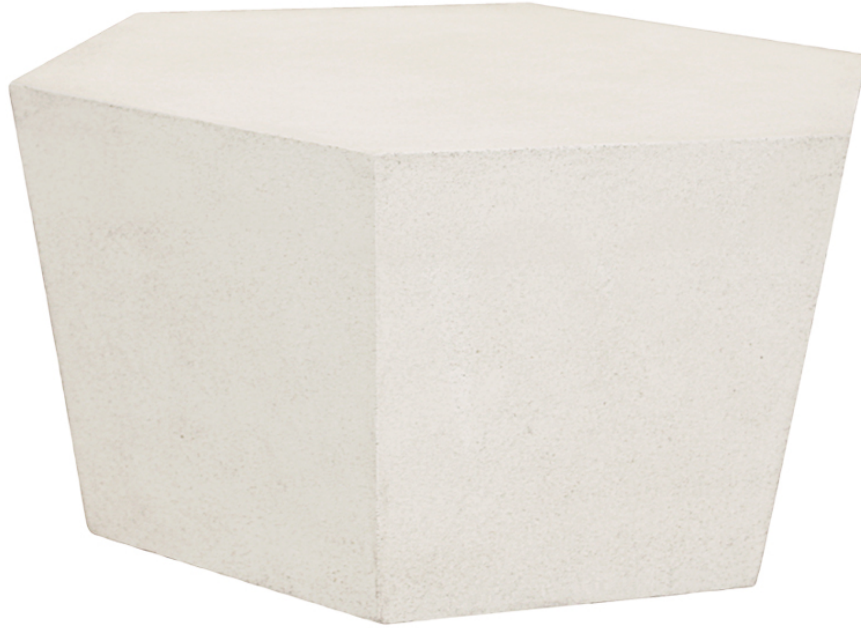

ROBERT JAMES

C O L L E C T I O N

Remi Occasional Table 5049-E

Description

Lightweight Cast Stone table.

Options

Suitable for outdoor use. Not available in Quarry finish. Fully customizable.

Finishes Shown

Siltstone on Cast Stone

Dimensions

30 x 30 x 15h