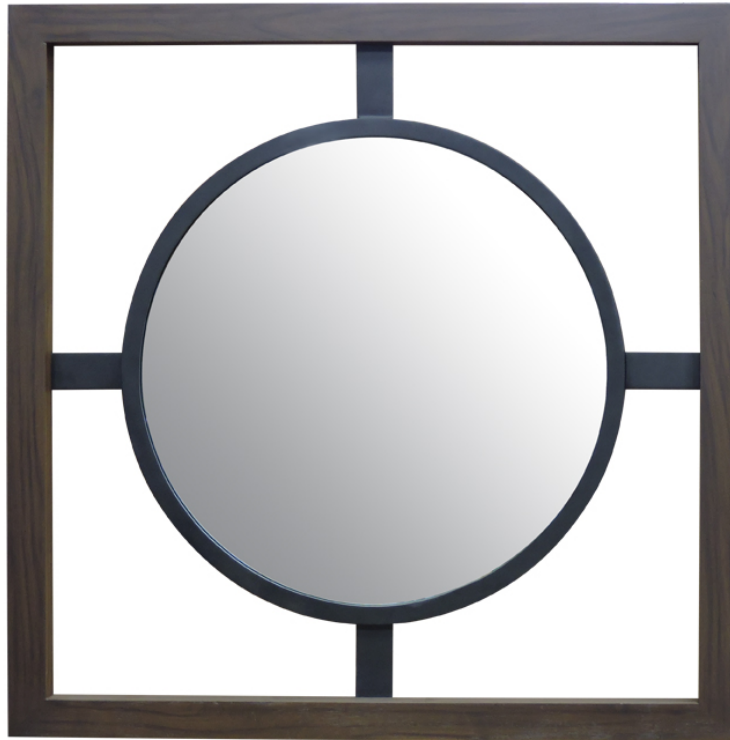

## Montego Mirror 28364

- custom built to customer specifications -

Wood: Custom (wire-brushed) on Walnut  
Iron: Blackened Steel